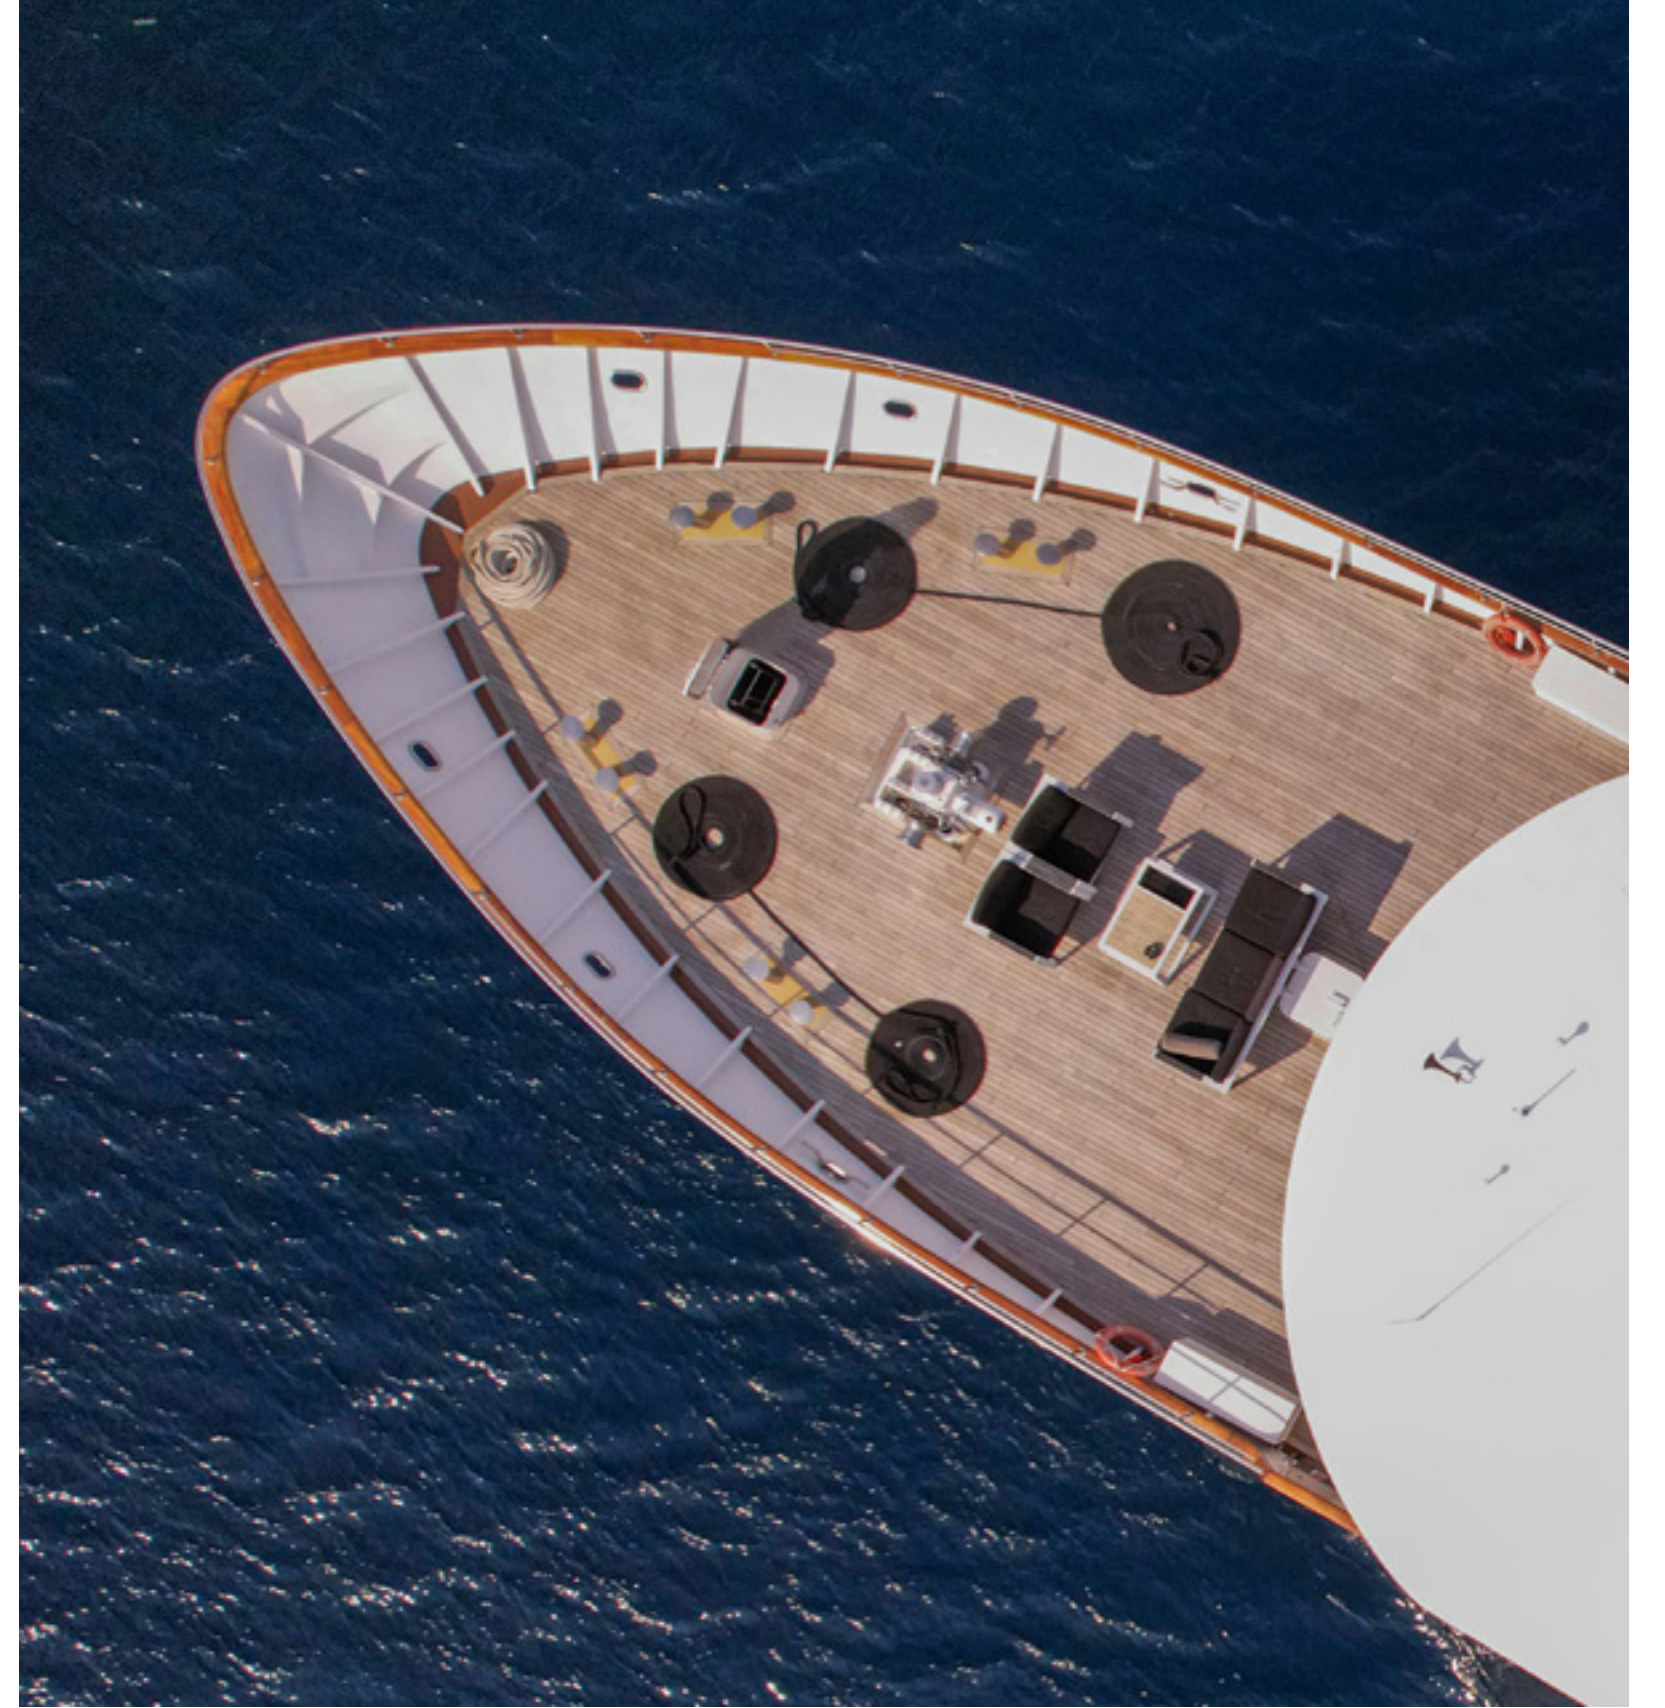

Karizma

DESIGNED TO COMFORTABLY FULFILL ALL THE WISHES

Yacht Karizma has been designed to comfortably accommodate up to
36 guests in 19 luxury cabins, and a highly attentive crew of 8.

Relax
& Enjoy.

DESTINATION

Perfect sized yacht

At 48 meters in length and a beam of 9, Karizma's size allows easy access to small ports, coves and inlets providing unique sightseeing.

Spacious & well equipped

The spacious public areas on board include an indoor salon with panoramic windows, dining facilities with comfortable seating and a bar. The outdoor area on the upper stern deck features a lounge area with comfortable chairs while on the sundeck there are sunbeds and a bubbly jacuzzi where you and your guests can enjoy a good book while sipping a glass of champagne.

Water toys for everybody

A swim platform at the rear of the yacht allows easy entry into the water. Her wide selection of water toys will create an even more exciting and memorable yacht charter experience.